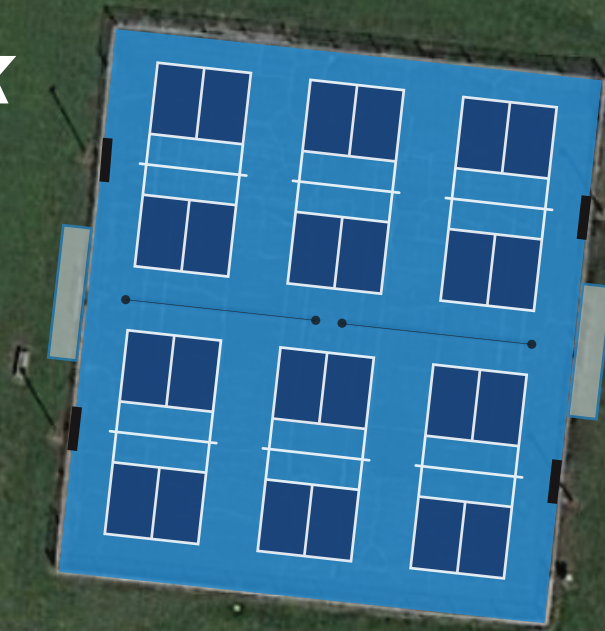

Guthrie Park Pickleball

East Texas' First Permanent Pickleball Courts

Court Resurfacing and Striping
6 Permanent Numbered Courts
Additional + Upgraded Lighting
Fence Restoration
Wind Screening
Signage

* Court rendering is for illustration purposes only and subject to change.

Over the past 12 months the pickleball courts at Guthrie Park have provided many of us a healthy new addiction, new friendships and a great way to enjoy the outdoors. With an average of 15-20 players daily the already depleted courts have endured substantial wear-and-tear and the time is now for us to improve the quality of the facility, which will improve our quality of play while attracting more players. The total cost of the project is \$40,000 and our goal is to have funds raised by June 30 - with Phase 1 being funded in Summer 2021 and Phase 2 by Winter 2022.